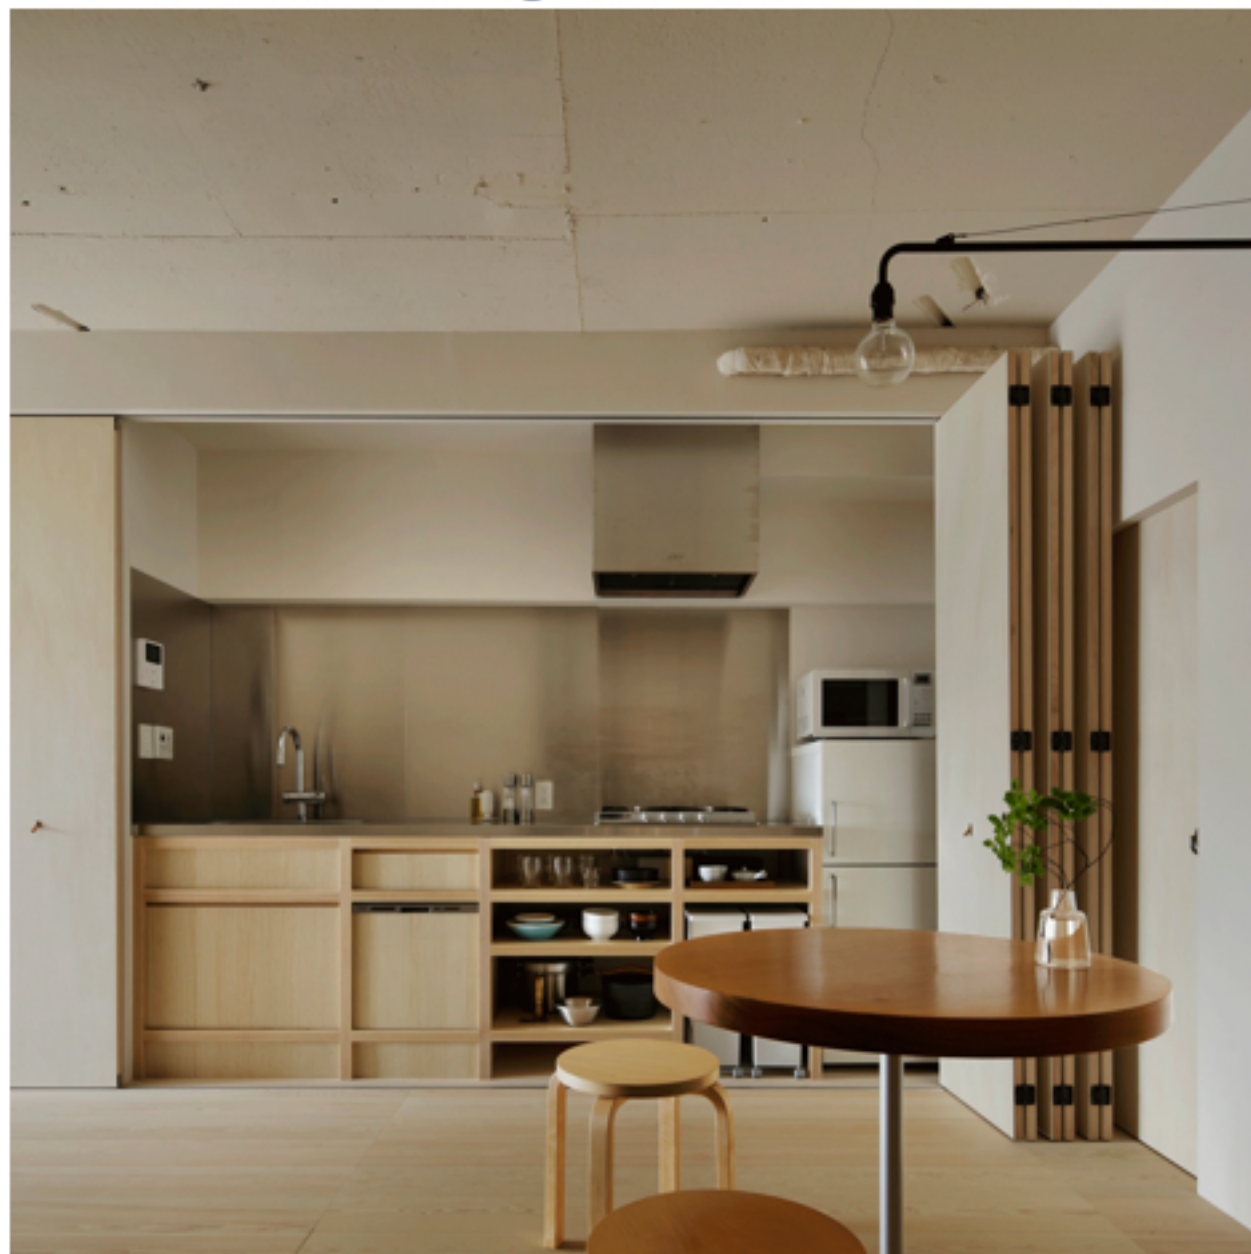

Tokyo apartment by Minorpoet features kitchen hidden behind folding doors

Design studio Minorpoet has overhauled a 1960s apartment in Tokyo to create a simple home and workplace that has its kitchen hidden behind folding wooden doors (+ slideshow). [More »](#)